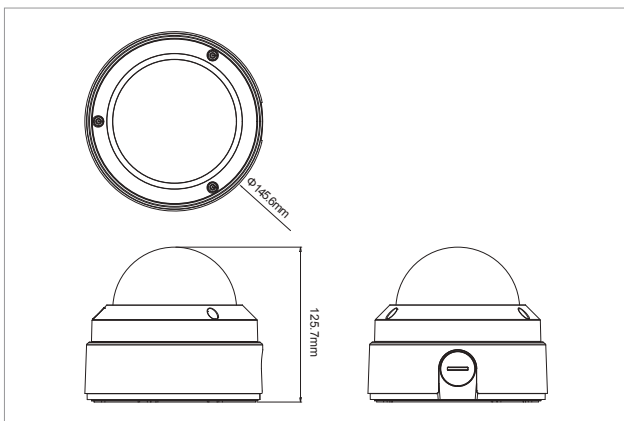

Specifications

Camera General Information

Image Sensor	1/3" 3MP True WDR progressive scan CMOS sensor
Minimum Illumination	B/W 0 lux/Color 0.1 lux
Lens	Motorized (3-10mm, F1.4)
Field of View	Horizontal: 33.6°~81.9° Vertical: 25.5°~62.6° Diagonal: 42.6°~103.1°
Iris Type	P-iris
Day and Night	YES (Ture D/N)
IR Distance	Effective up to 25 meter
IR Wavelength	850nm(16 pcs Φ 5.0 IR-LED, 8pcs 6.0 Φ IR-LED)
IR Control	Smart IR
ICR	YES
WDR	YES
Image Enhance	Brightness, Contrast, Saturation, Sharpness, Backlight compensation, Mirror, Flip, Day/Night, Anti-flicker

Video

Video Compression	H.264/M-JPEG
Video Streaming	Triple streaming H.264 Stream 1/H.264 Stream2/MJPEG Stream 3
Video Resolution	2048x1536 to 320x240
Video Quality	VBR/CBR
Frame Rate	2048x1536 @30 fps 1920x1080 @60 fps 1280x720 @30 fps 720x576 @30 fps 720x480 @30 fps 640x480 @30 fps 320x240 @30 fps

Audio

Audio Streaming	Two-way
Audio Compression	G.711 8KHz/16bit
Audio Input	Line-in
Audio Output	Line-out

Dimension Drawing

Network

Interface	10/100/1000 Mbps Ethernet, RJ-45
Supported Protocols	HTTP, TCP/IP, UDP, RTP, RTSP, FTP, SMTP, DHCP, DNS, DDNS, NTP, uPnP, ONVIF, IPv4/v6
Browser	Internet Explorer (support up to IE 10), Chrome, Firefox, Safari
Security	Multi-level passwords /HTTP encryption

I/O Connector

Audio in/out Port	Terminal block 1 in/1out
D I/O	DIX1,DOx1
RS485	N/A
Micro SD Card Slot	YES
RJ45	YES

Event Management

Event Trigger	Motion detection , DI
Notifications	Trigger alarm output, email/FTP and record video to PC or SD card
post Recording	YES
Pre Recording	YES

Power

DC/AC	DC 12V/AC 24V terminal block
PoE	YES/IEEE 802.3af

General

Power Consumption	12W max.
Weight	1725g
Dimension	Φ 145.6mm x 125.7mm (H)
Operating Temp.	-40°C ~ 60°C/-40°F ~ 140°F
Humidity	90% RH (no condensation)
Certification	CE/FCC
Vandal Resistant	IK10
Weather Prove	IP66, built-in heater
Application	SDK available for application development

Packaging Information

NWT	1725g
GWT	2055g
Dimension	225mm x 202mm x 156mm